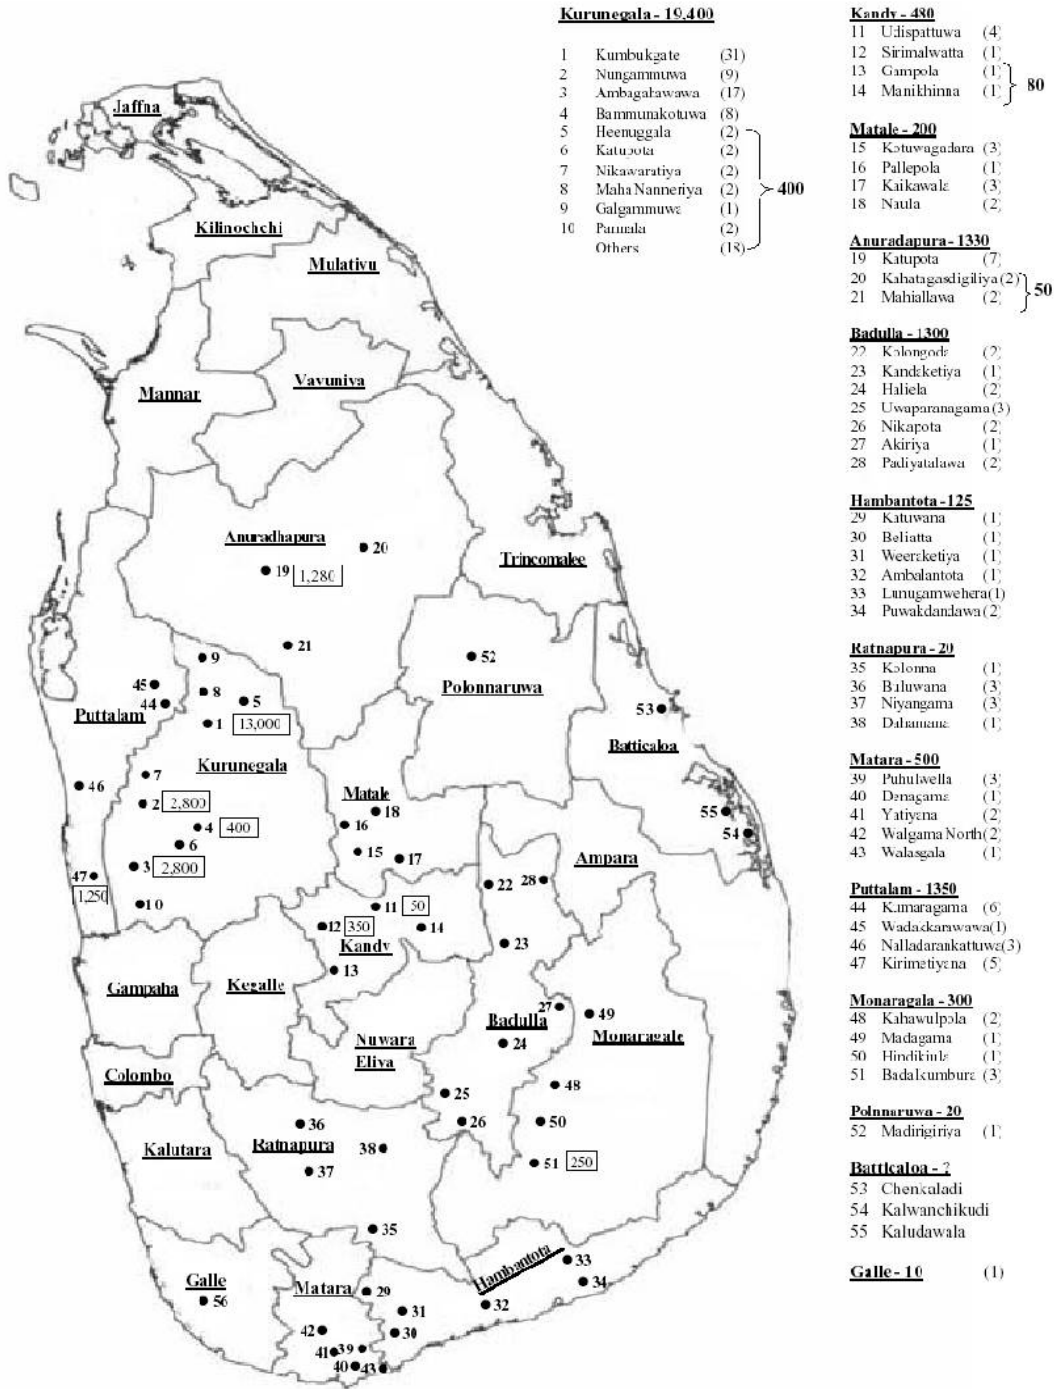

# DISTRICT WISE STOVE PRODUCTION (map 1)

# DISTRICT WISE STOVE PRODUCERS TRAINED (map2)

# NGO NETWORK FOR STOVE DISSEMINATION (map 3)